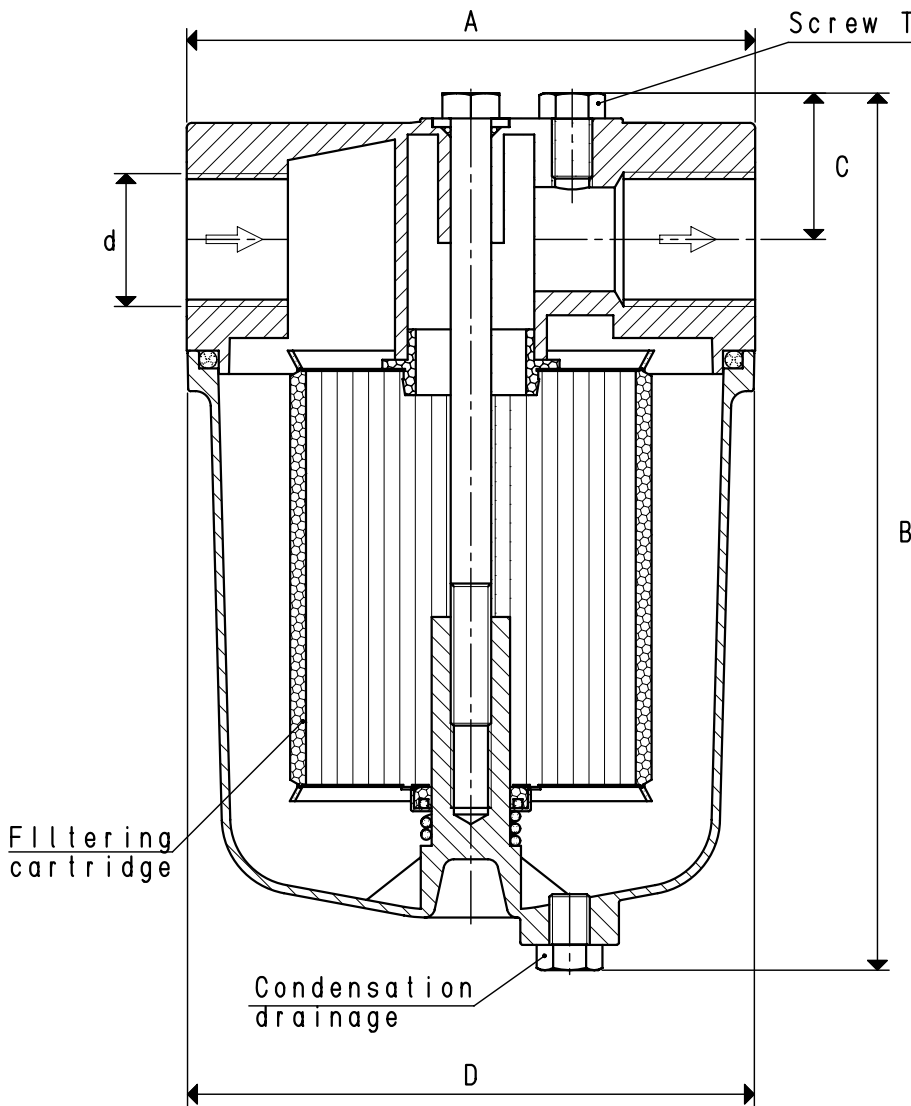

# FB suction filters with metal cartridge

Art.	d	A	B	C	D	Max capacity	Spare cartridge	Sealing kit and small items	Weight
	φ				φ	mc/h	Art.	Art.	g.
<b>FB 28</b>	1 03/4"	120	181	31	112	40	00 FB 34	00 KIT FB30	762