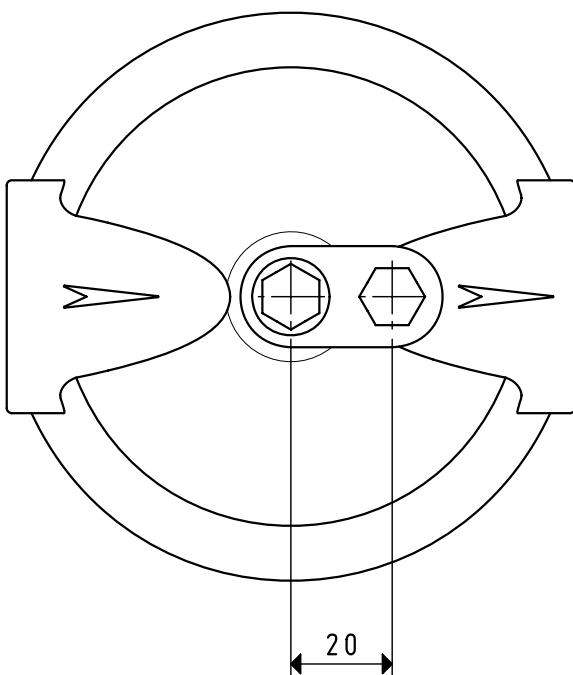

# FB suction filters with metal cartridge

Art.	d	A	B	C	D	Max capacity	Spare cartridge	Sealing kit and small items	Weight
	φ				φ	mc/h	Art.	Art.	g.
<b>FB 28</b>	1 03/4"	120	181	31	112	40	00 FB 34	00 KIT FB30	762