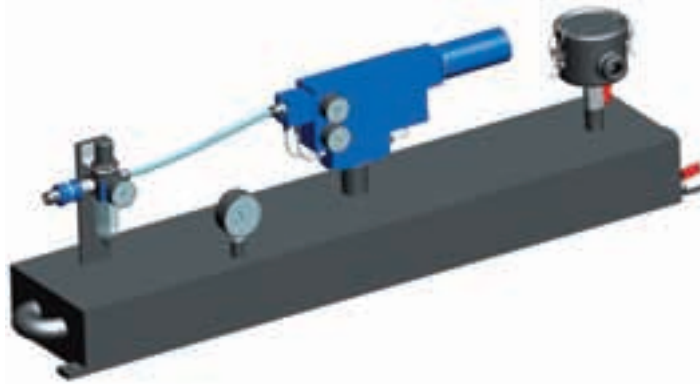

MINI PNEUMATIC PUMPSETS DOP 20

The distinctive feature of this mini pumpset, apart from the tank volume, is the installed vacuum generator.

The vacuum generator of the PVP... MDX ES range, in fact, is equipped with an energy saving device which allows automatically maintaining the preset vacuum level inside the tank. The other accessories, except for the vacuum switch and the pneumatic activation valve for the vacuum generator supply, are the same as those installed on DOP 06 and DOP 10. They are used as the previously described mini pneumatic pumpsets.

3D drawing available at www.vuototecnica.net

Art.	Tank Litres	Generator art.	Pneumatic device art.	D Ø	E	F	G	H	L	Weight Kg
DOP 20 PVP 25 MDX	20	PVP 25 MDX ES	DOP 20 90	G1/2"	225	135	270	340	1110	20.6
DOP 20 PVP 35 MDX	20	PVP 35 MDX ES	DOP 20 90	G1/2"	225	135	270	340	1110	20.7