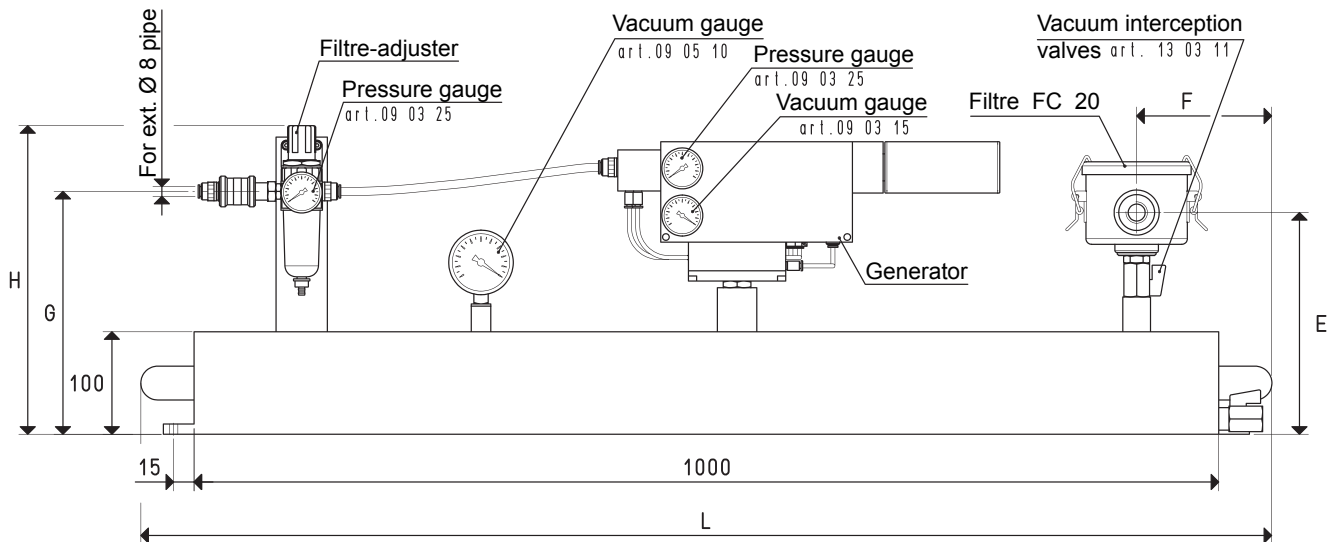

MINI PNEUMATIC PUMPSETS DOP 20

The distinctive feature of this mini pumpset, apart from the tank volume, is the installed vacuum generator.

The vacuum generator of the PVP... MDX ES range, in fact, is equipped with an energy saving device which allows automatically maintaining the preset vacuum level inside the tank. The other accessories, except for the vacuum switch and the pneumatic activation valve for the vacuum generator supply, are the same as those installed on DOP 06 and DOP 10. They are used as the previously described mini pneumatic pumpsets.

3D drawing available at www.vuototecnica.net

Art.	Tank Litres	Generator art.	Pneumatic device art.	D Ø	E	F	G	H	L	Weight Kg
DOP 20 PVP 25 MDX	20	PVP 25 MDX ES	DOP 20 90	G1/2"	225	135	270	340	1110	20.6
DOP 20 PVP 35 MDX	20	PVP 35 MDX ES	DOP 20 90	G1/2"	225	135	270	340	1110	20.7