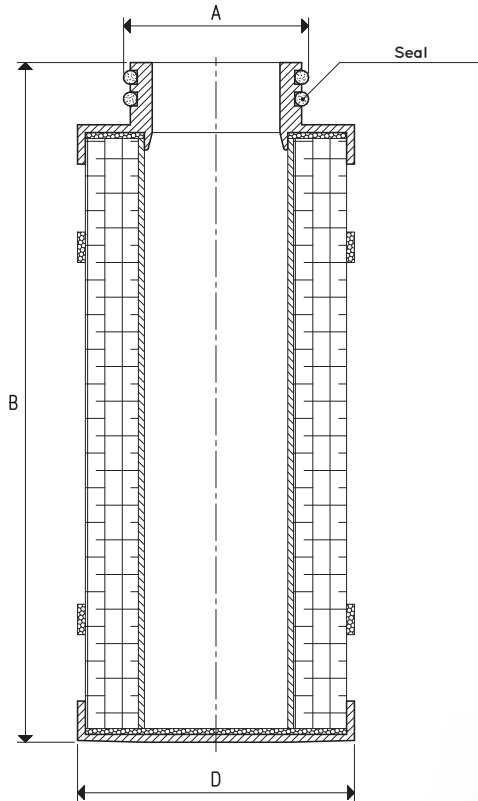

QUICK COUPLING FILTERING CARTRIDGES

The filtering cartridges described on this page, once installed on their container, are able to retain the impurities and dust contained in the sucked fluid, interfering with the vacuum pump or generator flow rate in a negligible manner.

The number after the item indicates the length in inches of the filtering cartridge.

| Item | A Ø | B | D Ø | Cartridge length | For container item | Level of filtration micron |
|-----------------|--------|-----|--------|---------------------|---|-------------------------------|
| RP/7 | 45 | 173 | 70 | 7" | FM20/7 FM25/7 FM30/7 - FK25/7 FK30/7 | 25 |
| RP/10 | 45 | 250 | 70 | 10" | FM25/10 FM30/10 - FK25/10 FK30/10 | 25 |
| RP/10/57 | 57 | 250 | 70 | 10" | FM40/10 FM50/10 FM60/10 - FK50/10 FK60/10 | 25 |
| RP/20 | 45 | 505 | 70 | 20" | FK30/20 | 25 |
| RP/20/57 | 57 | 505 | 70 | 20" | FM40/20 FM50/20 FM60/20 - FK50/20 FK60/20 | 25 |
| RS/7 | 45 | 173 | 70 | 7" | FM20/7 FM25/7 FM30/7 - FK25/7 FK30/7 | 50 |
| RS/10 | 45 | 250 | 70 | 10" | FM25/10 FM30/10 - FK25/10 FK30/10 | 50 |
| RS/10/57 | 57 | 250 | 70 | 10" | FM40/10 FM50/10 FM60/10 - FK50/10 FK60/10 | 50 |
| RS/20 | 45 | 505 | 70 | 20" | FK30/20 | 50 |
| RS/20/57 | 57 | 505 | 70 | 20" | FM40/20 FM50/20 FM60/20 - FK50/20 FK60/20 | 50 |
| RA/7 | 45 | 173 | 70 | 7" | FM20/7 FM25/7 FM30/7 - FK25/7 FK30/7 | 50 |
| RA/10 | 45 | 250 | 70 | 10" | FM25/10 FM30/10 - FK25/10 FK30/10 | 50 |
| RA/10/57 | 57 | 250 | 70 | 10" | FM40/10 FM50/10 FM60/10 - FK50/10 FK60/10 | 50 |
| RA/20 | 45 | 505 | 70 | 20" | FK30/20 | 50 |
| RA/20/57 | 57 | 505 | 70 | 20" | FM40/20 FM50/20 FM60/20 - FK50/20 FK60/20 | 50 |