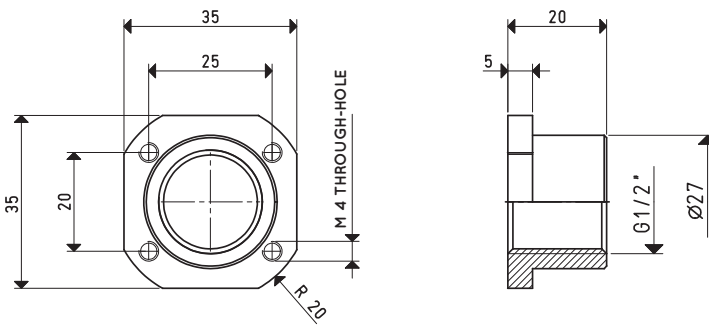

ACCESSORIES AND SPARE PARTS FOR VACUUM GENERATOR PVR 25 MS

Digital micro vacuum switch

Item	Description
12 05 11 P	Digital micro vacuum switch

Vacuum gauge

Item	Scale KPa	Double Scale	Admissible error on the scale	Temperature of use	Notes	Material of case	Weight g
09 03 15	0 ÷ -100	-	2.5%	-10 °C ÷ +50 °C			52

Threaded adapter for suction mouth item 00 15 397

SPARE PARTS

Safety protection for exhaust silencer SSX 1/4" item 00 15 341