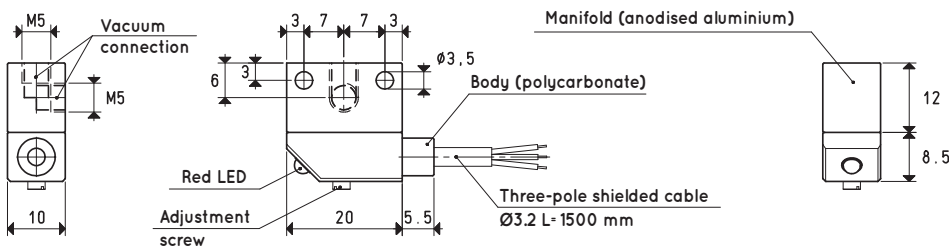

ACCESSORIES AND SPARE PARTS FOR VACUUM GENERATOR PVR 25 MS

Digital micro vacuum switch

Item	Description
12 05 11 P	Digital micro vacuum switch

Vacuum gauge

Item	Scale KPa	Double Scale	Admissible error on the scale	Temperature of use	Notes	Material of case	Weight g
09 03 15	0 ÷ -100	-	2.5%	-10 °C ÷ +50 °C			52

Threaded adapter for suction mouth item 00 15 397

SPARE PARTS

Safety protection for exhaust silencer SSX 1/4" item 00 15 341