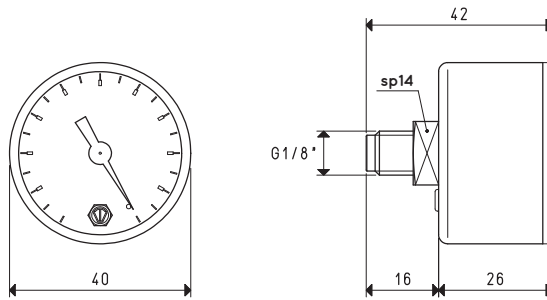

ACCESSORIES AND SPARE PARTS FOR VACUUM GENERATOR PVR 25 MS

Digital micro vacuum switch

Item	Description
12 05 11 P	Digital micro vacuum switch

Vacuum gauge

Item	Scale KPa	Double Scale	Admissible error on the scale	Temperature of use	Notes	Material of case	Weight g
09 03 15	0 ÷ -100	-	2.5%	-10 °C ÷ +50 °C			52

Threaded adapter for suction mouth item 00 15 397

SPARE PARTS

Safety protection for exhaust silencer SSX 1/4" item 00 15 341